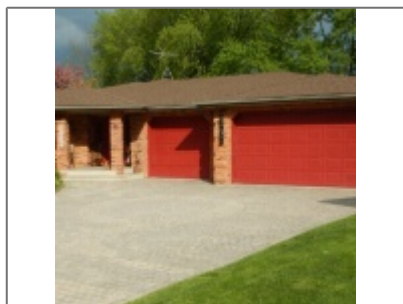

990 Superior St., LASALLE

2,900 Sqft - 990 Superior Street

Basic [Details](#)

Property Type: **Single Family**

Beds: **4**

Bath: **3.5**

Listing ID#: **1022**

Price: **\$689,900**

Square Footage: **2,900 Sqft**

Year Built: **0**

Lot Area: **0 Sqft**

More [Options](#)

Fenced

Fireplace

Appliances

Hot Tub