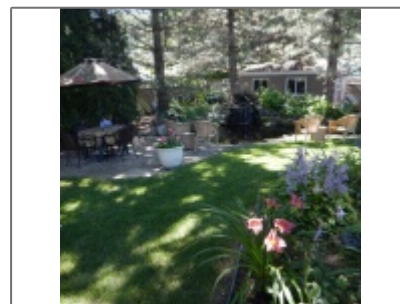

990 Superior St., LASALLE

2,900 Sqft - 990 Superior Street

Basic [Details](#)

Property Type: **Single Family**

Beds: **4**

Bath: **3.5**

Listing ID#: **1022**

Price: **\$689,900**

Square Footage: **2,900 Sqft**

Year Built: **0**

Lot Area: **0 Sqft**

More [Options](#)

Fenced

Fireplace

Appliances

Hot Tub